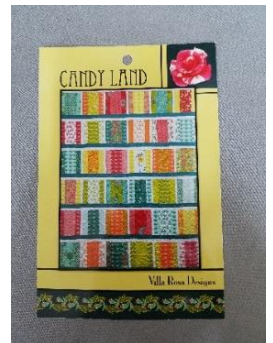

NEW October Class

Another "Friday Night Out" featuring our Cake Mix Patterns

When: Friday, October 19th from 6 -9

Cost: $37.50 includes Pizza

Additional "Westalee Ruler Classes" are being planned. Watch for updates.

Note: If you are unable to attend a class that you are signed up for, please email(bluffviewquiltshop@gmail.com) or call us so we can let the instructor know.